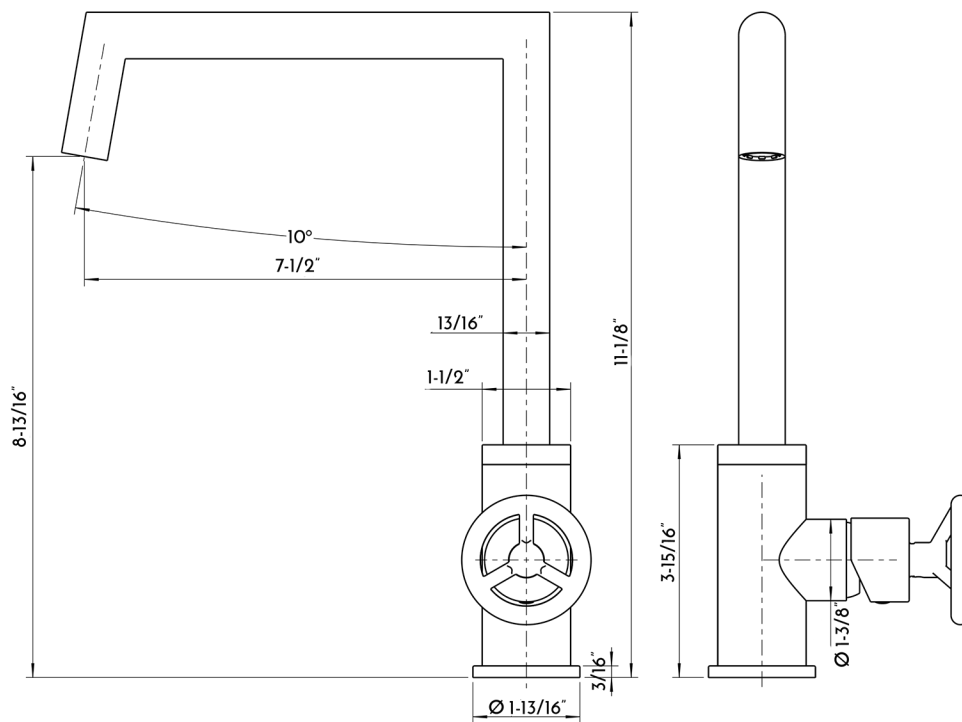

DAX-8020034-CR

KITCHEN FAUCET SERIES

## FEATURES

- Single Lever
- Chrome Finish
- Ceramic Cartridge
- Installation Hole 1-3/8"
- Brass Body

KITCHEN FAUCET **DAX-8020034-CR**

MODEL	DAX-8020034-CR
MATERIAL	Brass
FINISH	Chrome
HEIGHT	11-1/8"
SPOUT HEIGHT	8-13/16"
SPOUT REACH	7.48"
FLOW RATE	1.34 GPM
HOT COLD INDICATORS	No
DECK PLATE INCLUDED	No
COMPATIBLE VALVE TYPE	Ceramic Cartridge
HANDLE STYLE	Single Lever
NUMBER OF HANDLES	One
HOSE LENGHT	19-11/16"
FAUCET HOLES	One
FAUCET HOLE SIZE	1-3/8"
INSTALATION TYPE	Deck Mounted
SPOUT SWIVEL	360°
MAX DECK THICKNESS	7/8"